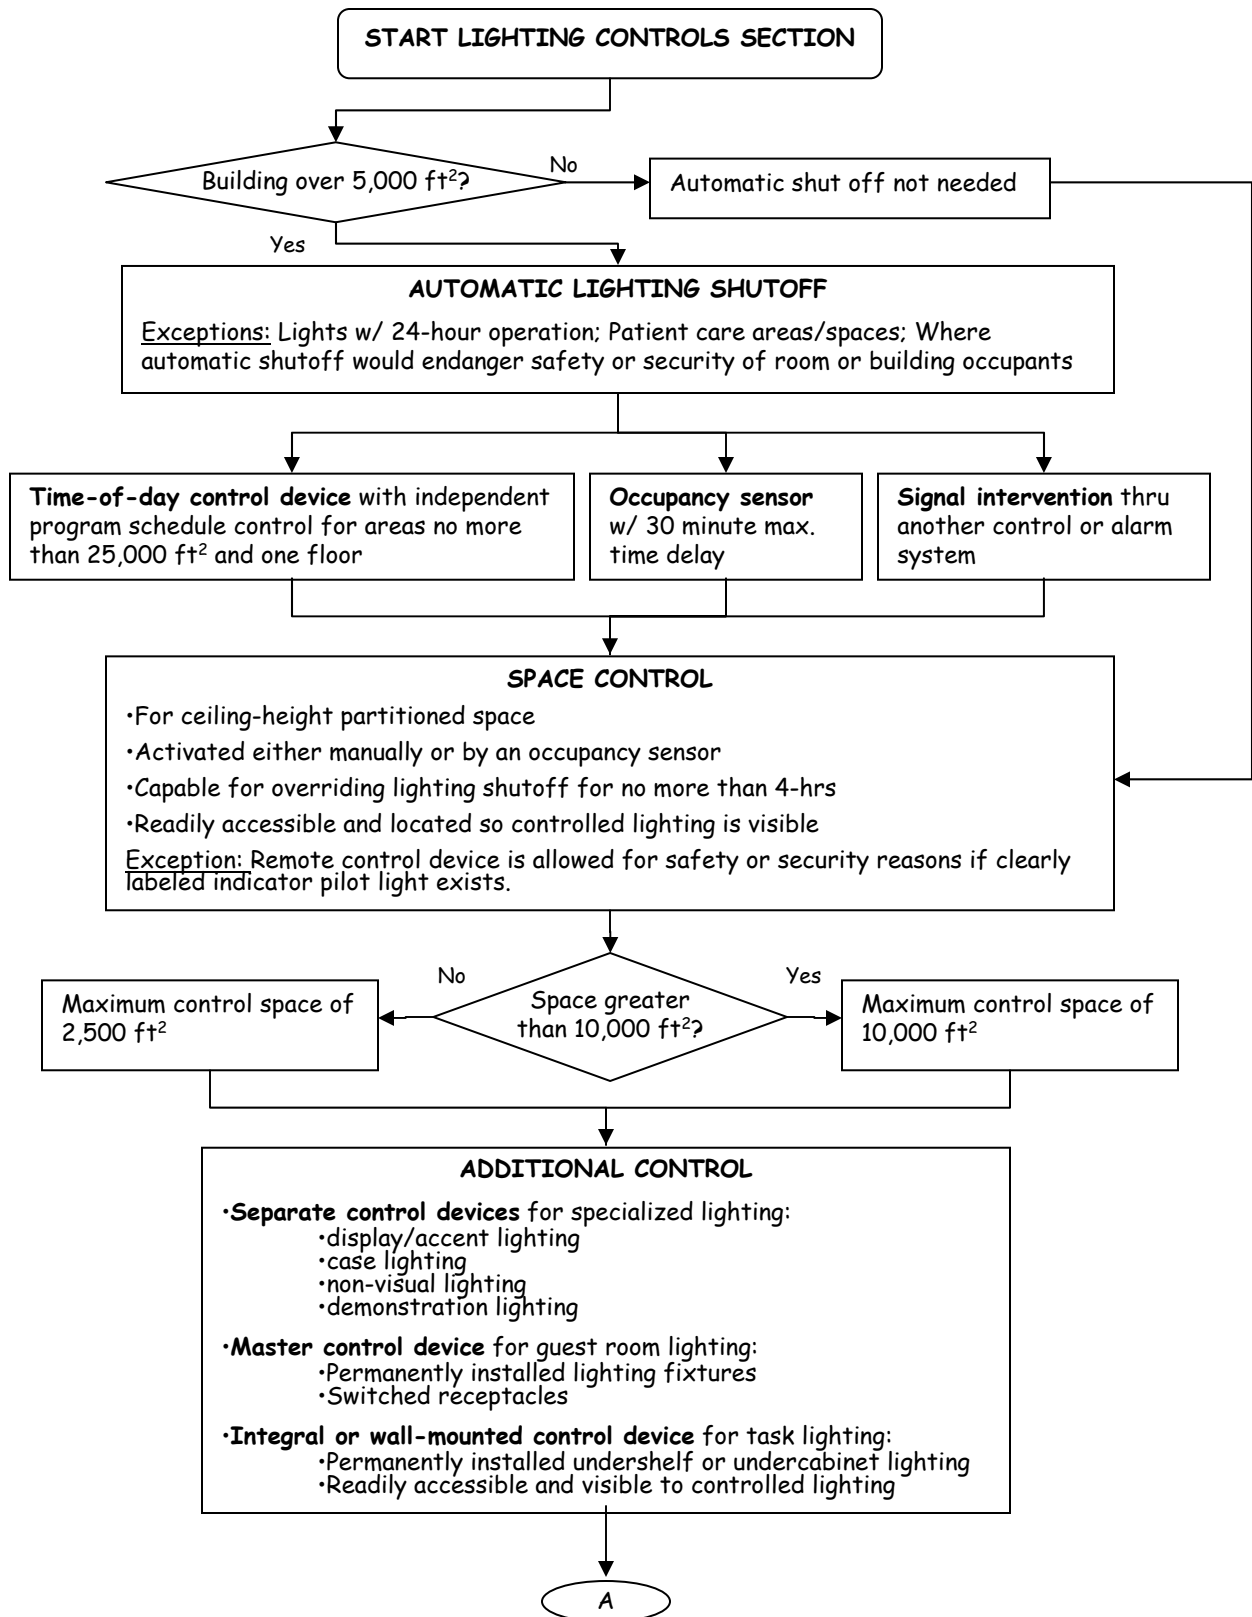

## ASHRAE 90.1-2004 Lighting Controls Flowchart

## ASHRAE 90.1-2004 Lighting Controls Flowchart (Continued)